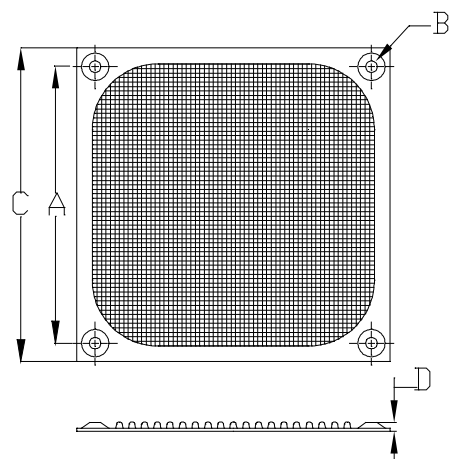

Metal Fan Filter

MODEL	A	B	C	D
K-MF06E-4HA	50	4.32	60	4.0

MODEL	A	B	C	D
K-MF08E-4HA	71.4	4.32	83.8	3.5

MODEL	A	B	C	D
K-MF16E-2HA	162	4.3	182	4.15

MODEL	A	B	C	D
K-MF09E-4HA	82.5	4.32	92	4.0

MODEL	A	B	C	D
K-MF12E-4HA	104.8	4.32	118.9	3.5