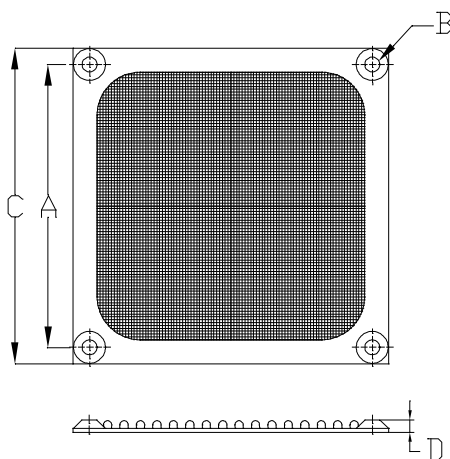

Metal Fan Filter

MODEL	A	B	C	D
K-MF06E-4HA	50	4.32	60	4.0

MODEL	A	B	C	D
K-MF08E-4HA	71.4	4.32	83.8	3.5

MODEL	A	B	C	D
K-MF16E-2HA	162	4.3	182	4.15

MODEL	A	B	C	D
K-MF09E-4HA	82.5	4.32	92	4.0

MODEL	A	B	C	D
K-MF12E-4HA	104.8	4.32	118.9	3.5