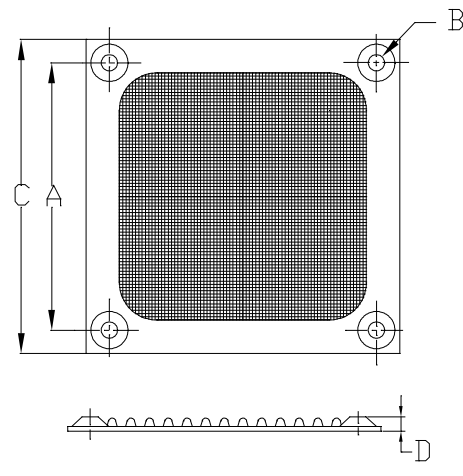

Metal Fan Filter

MODEL	A	B	C	D
K-MF06E-4HA	50	4.32	60	4.0

MODEL	A	B	C	D
K-MF08E-4HA	71.4	4.32	83.8	3.5

MODEL	A	B	C	D
K-MF16E-2HA	162	4.3	182	4.15

MODEL	A	B	C	D
K-MF09E-4HA	82.5	4.32	92	4.0

MODEL	A	B	C	D
K-MF12E-4HA	104.8	4.32	118.9	3.5