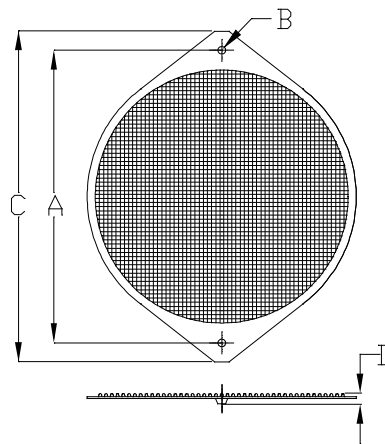

Metal Fan Filter

MODEL	A	B	C	D
K-MF06E-4HA	50	4.32	60	4.0

MODEL	A	B	C	D
K-MF08E-4HA	71.4	4.32	83.8	3.5

MODEL	A	B	C	D
K-MF16E-2HA	162	4.3	182	4.15

MODEL	A	B	C	D
K-MF09E-4HA	82.5	4.32	92	4.0

MODEL	A	B	C	D
K-MF12E-4HA	104.8	4.32	118.9	3.5