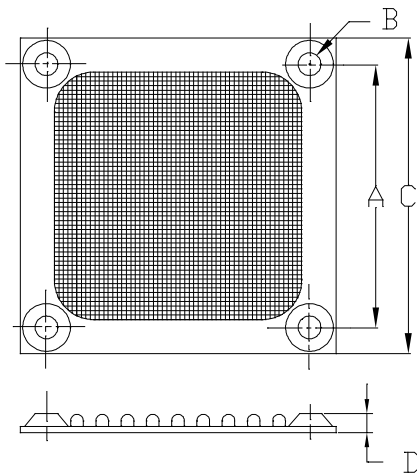

Metal Fan Filter

MODEL	A	B	C	D
K-MF06E-4HA	50	4.32	60	4.0

MODEL	A	B	C	D
K-MF08E-4HA	71.4	4.32	83.8	3.5

MODEL	A	B	C	D
K-MF16E-2HA	162	4.3	182	4.15

MODEL	A	B	C	D
K-MF09E-4HA	82.5	4.32	92	4.0

MODEL	A	B	C	D
K-MF12E-4HA	104.8	4.32	118.9	3.5